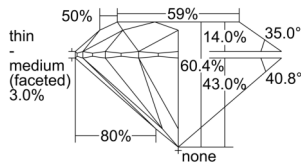

GIA®

FACSIMILE

GIA REPORT 6502829461

Verify this report at GIA.edu

GIA NATURAL DIAMOND DOSSIER®

November 15, 2024
GIA Report Number 6502829461
Shape and Cutting Style ..... Round Brilliant
Measurements ..... 5.26 - 5.29 x 3.18 mm

GRADING RESULTS

Carat Weight ..... 0.54 carat
Color Grade ..... D
Clarity Grade VVS2
Cut Grade ..... Excellent

ADDITIONAL GRADING INFORMATION

Polish ..... Excellent
Symmetry ..... Excellent
Fluorescence ..... Faint
Clarity Characteristics ..... Pinpoint
Inscription(s): GIA 6502829461

PROPORTIONS

Profile to actual proportions

GRADING SCALES

GIA COLOR SCALE	GIA CLARITY SCALE	GIA CUT SCALE	
D	FLAWLESS	EXCELLENT	
E	INTERNALLY FLAWLESS		
F		VVS₁	VERY GOOD
G	VVS₂		
H	VS₁	GOOD	
I	VS₂		
J	SI₁	FAIR	
K	SI₂		
L	I₁	POOR	
M			
N			
O	I₂		
P			
Q			
R	I₃		
S			
T			
U			
V			
W			
X			
Y			
Z